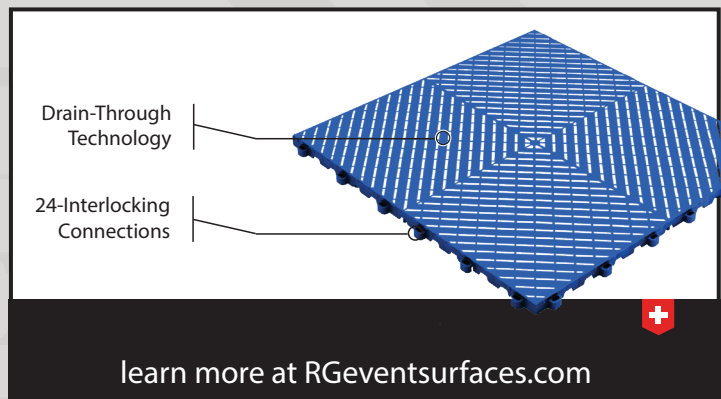

Ribtrax Smooth PRO modular flooring tile

Ribtrax® Smooth Pro is an innovative new addition to our most popular tile style and features the appeal of a smooth and even surface. From garages, pools, patios, to athletic courts, special event floors and more, it has never been easier to transform your space with a Swisstrax flooring solution.

	Construction	15.75" x 15.75" x .75" (1.3lbs). Open profile, ribbed design with 1/4" built in, self-draining channeling system
	Superior Strength	3/4" height profile features a compressive strength of >250psi.
	Slip Resistant	Perforations allow for moisture and debris to flow beneath for a safe surface.
	UV Protected	UV Stabilizer mixed into the material as well as the color pigments, making them highly fade resistant.
	Do It Yourself	Average installation is 500 sq.ft. per person per hour.
	Silent Step	No click-clack or excessive noise.
	Chemical Resistant	Resistant to oil, gas, acid or solvents including Skydrol and Alkalis.
	Cold/ Heat Resistant	Temperature Tolerances: -22 °F to + 248 °F.
	100% Recyclable	100% sustainable.

Perfect for outdoor events!
Safe! Slip-resistant when wet. Keep your booth area and feet dry when it rains.

Comfortable to walk on!
Gentle vertical flex provides forgiveness on lower backs, knees, and joints.

Customizable options!
Customize the floor with your company's brand colors and logos.

Durability

Comfort